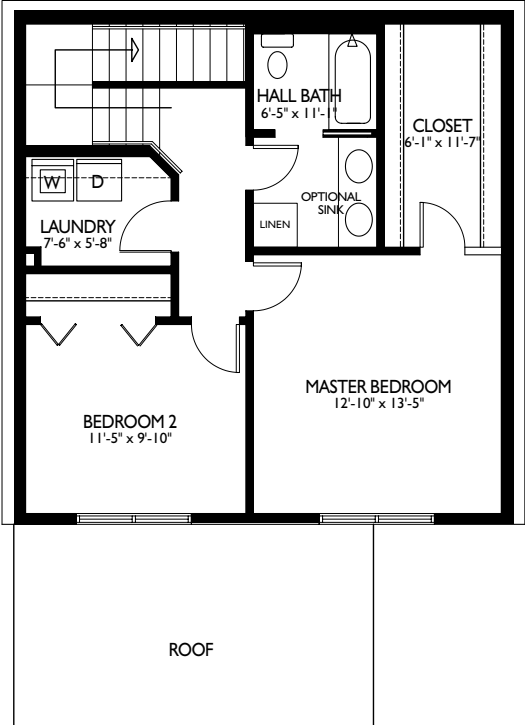

# Lyndale Green Townhomes THE BAYBERRY

FIRST FLOOR 590 Sq. Ft.

SECOND FLOOR 693 Sq. Ft.

Plans, prices, specifications, promotions and inclusions are subject to change without prior notice or oral notification. See sales counselor for information.