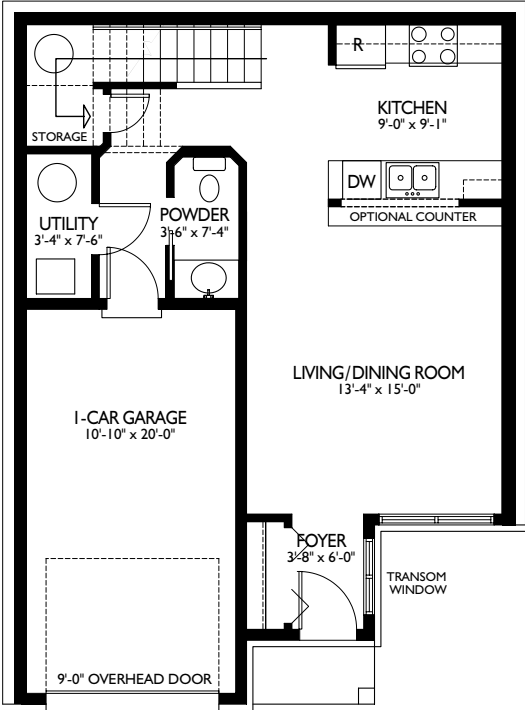

# Lyndale Green Townhomes THE BAYBERRY

FIRST FLOOR 590 Sq. Ft.

SECOND FLOOR 693 Sq. Ft.

Plans, prices, specifications, promotions and inclusions are subject to change without prior notice or oral notification. See sales counselor for information.