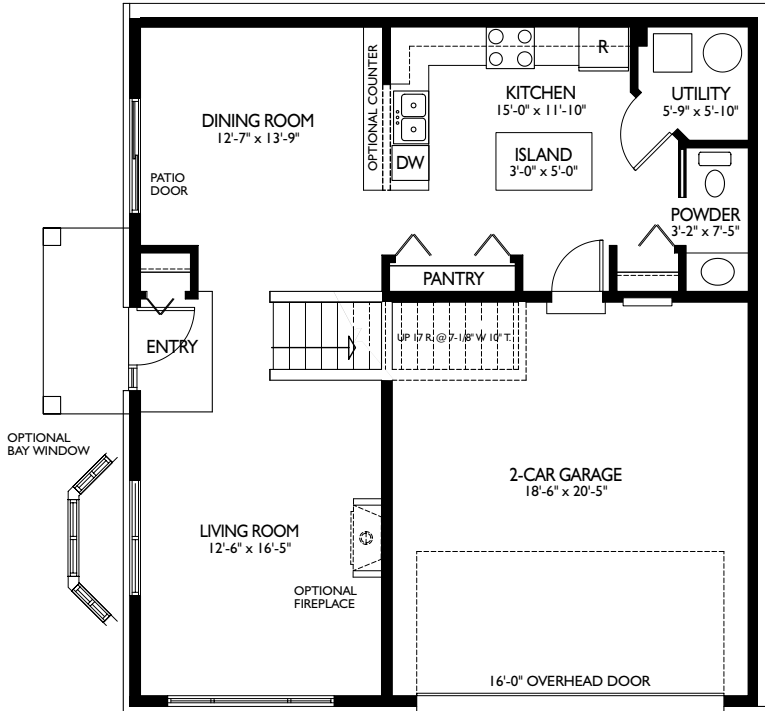

Lyndale Green Townhomes THE ASPEN

FIRST FLOOR 756 Sq. Ft.

SECOND FLOOR 939 Sq. Ft.

Plans, prices, specifications, promotions and inclusions are subject to change without prior notice or oral notification. See sales counselor for information.