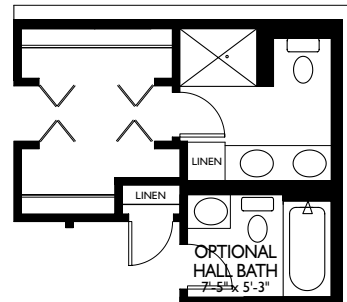

Lyndale Green Townhomes THE ASPEN

FIRST FLOOR 756 Sq. Ft.

SECOND FLOOR 939 Sq. Ft.

Plans, prices, specifications, promotions and inclusions are subject to change without prior notice or oral notification. See sales counselor for information.