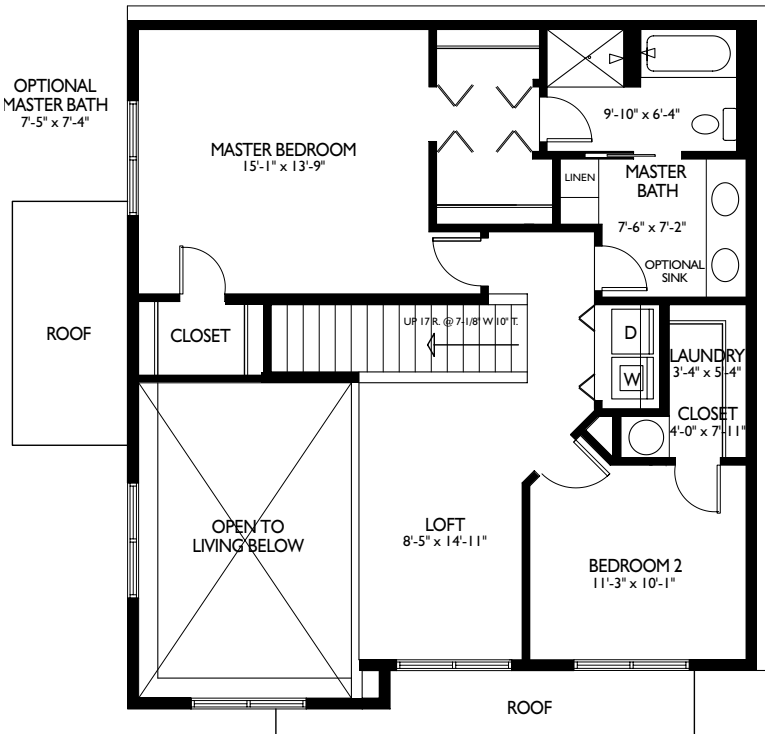

Lyndale Green Townhomes THE ASPEN

FIRST FLOOR 756 Sq. Ft.

SECOND FLOOR 939 Sq. Ft.

Plans, prices, specifications, promotions and inclusions are subject to change without prior notice or oral notification. See sales counselor for information.