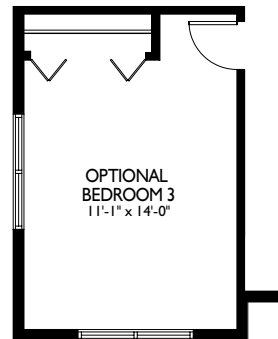

Lyndale Green Townhomes THE ASPEN

FIRST FLOOR 756 Sq. Ft.

SECOND FLOOR 939 Sq. Ft.

Plans, prices, specifications, promotions and inclusions are subject to change without prior notice or oral notification. See sales counselor for information.